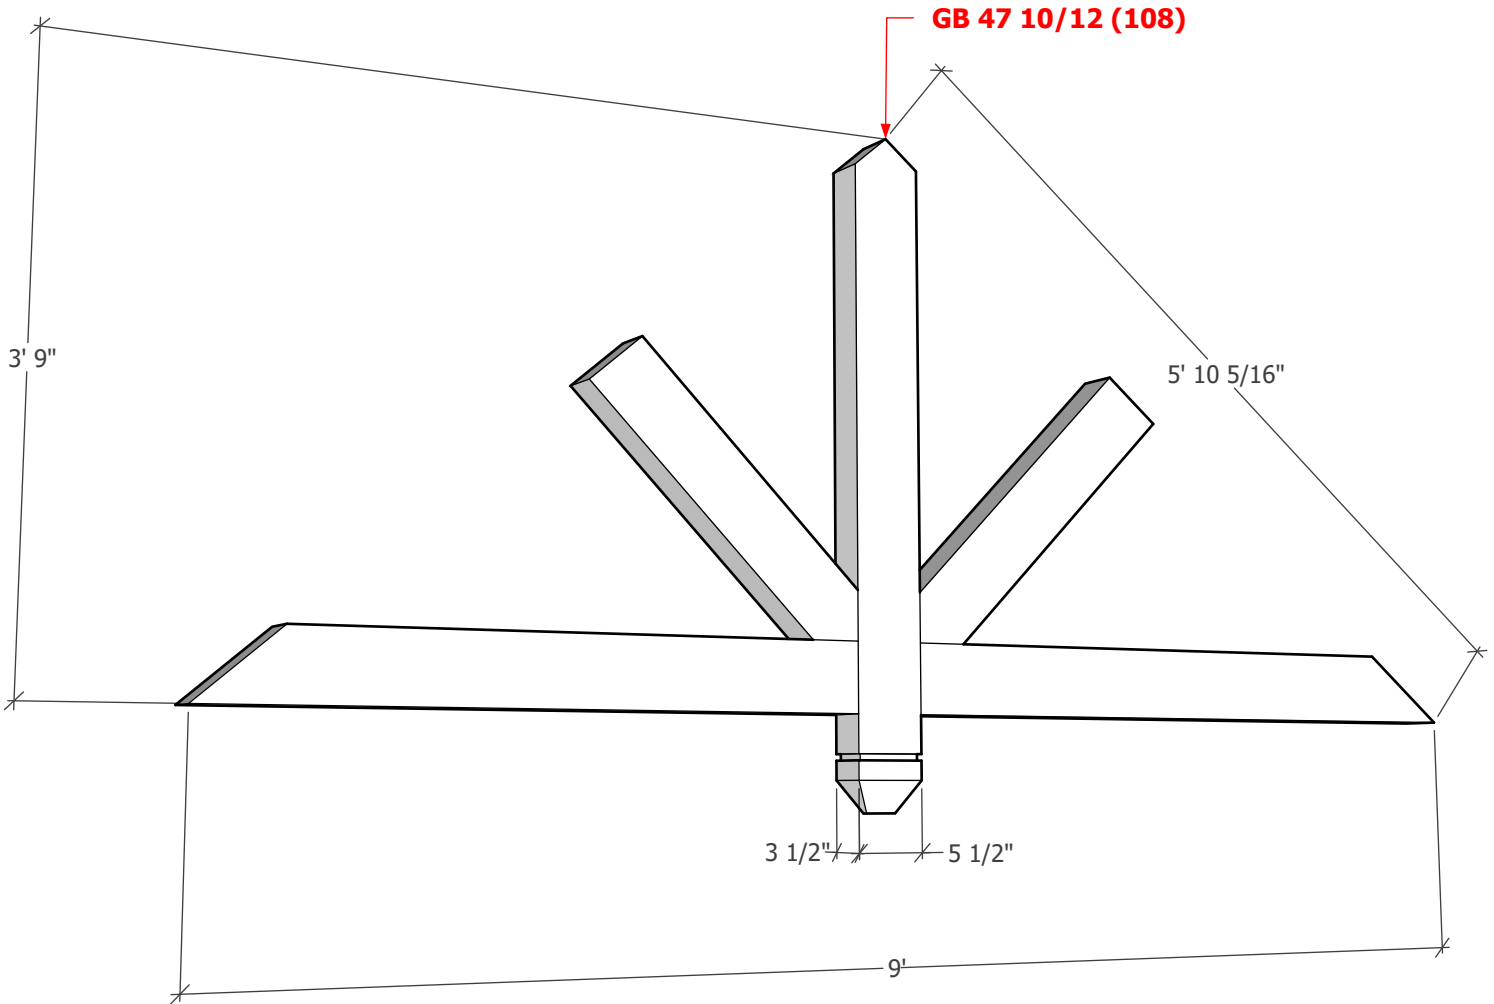

Thickness optional (3 1/2" shown)

To see product options or learn more about this product, go to timberbuild.com and search for: **Gable Bracket 47T96**

Copyright Statement: All drawings, pictures, and specifications are the property of Timber Build and shall not be reproduced, copied, or used as the basis for manufacture, comparable pricing (bid), or sale of a product without the written permission of Timber Build.