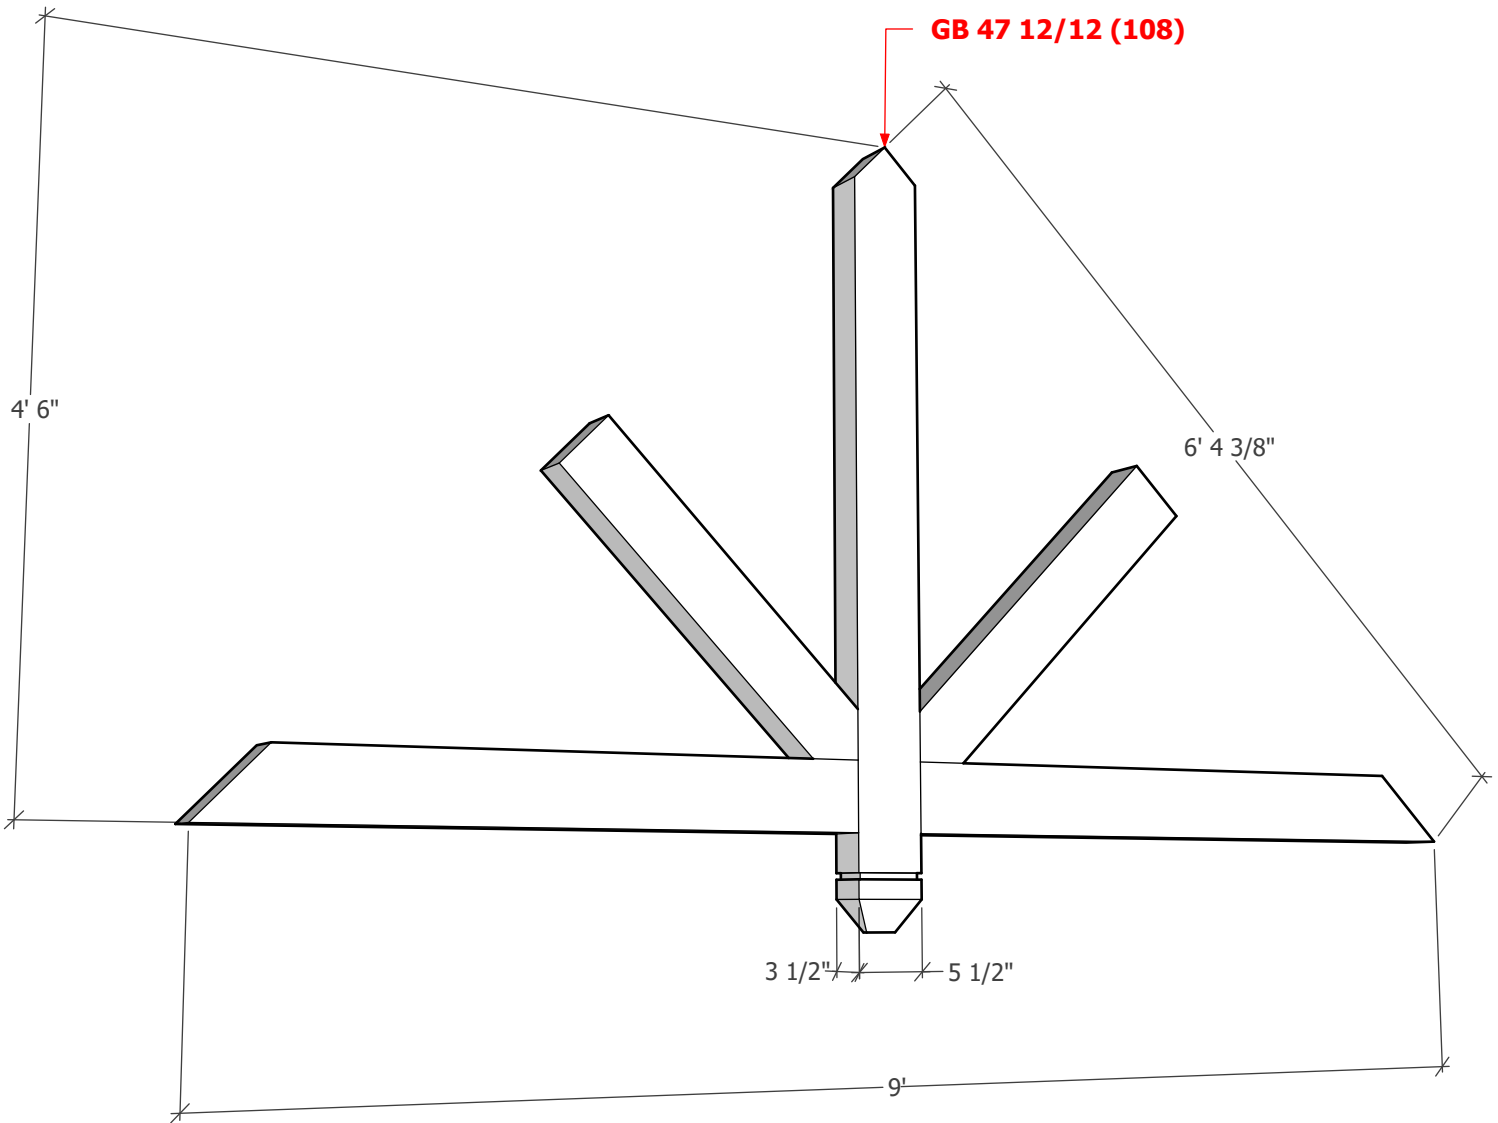

Thickness optional (3 1/2" shown)

To see product options or learn more about this product, go to timberbuild.com and search for: **Gable Bracket 47T96**

Copyright Statement: All drawings, pictures, and specifications are the property of Timber Build and shall not be reproduced, copied, or used as the basis for manufacture, comparable pricing (bid), or sale of a product without the written permission of Timber Build.