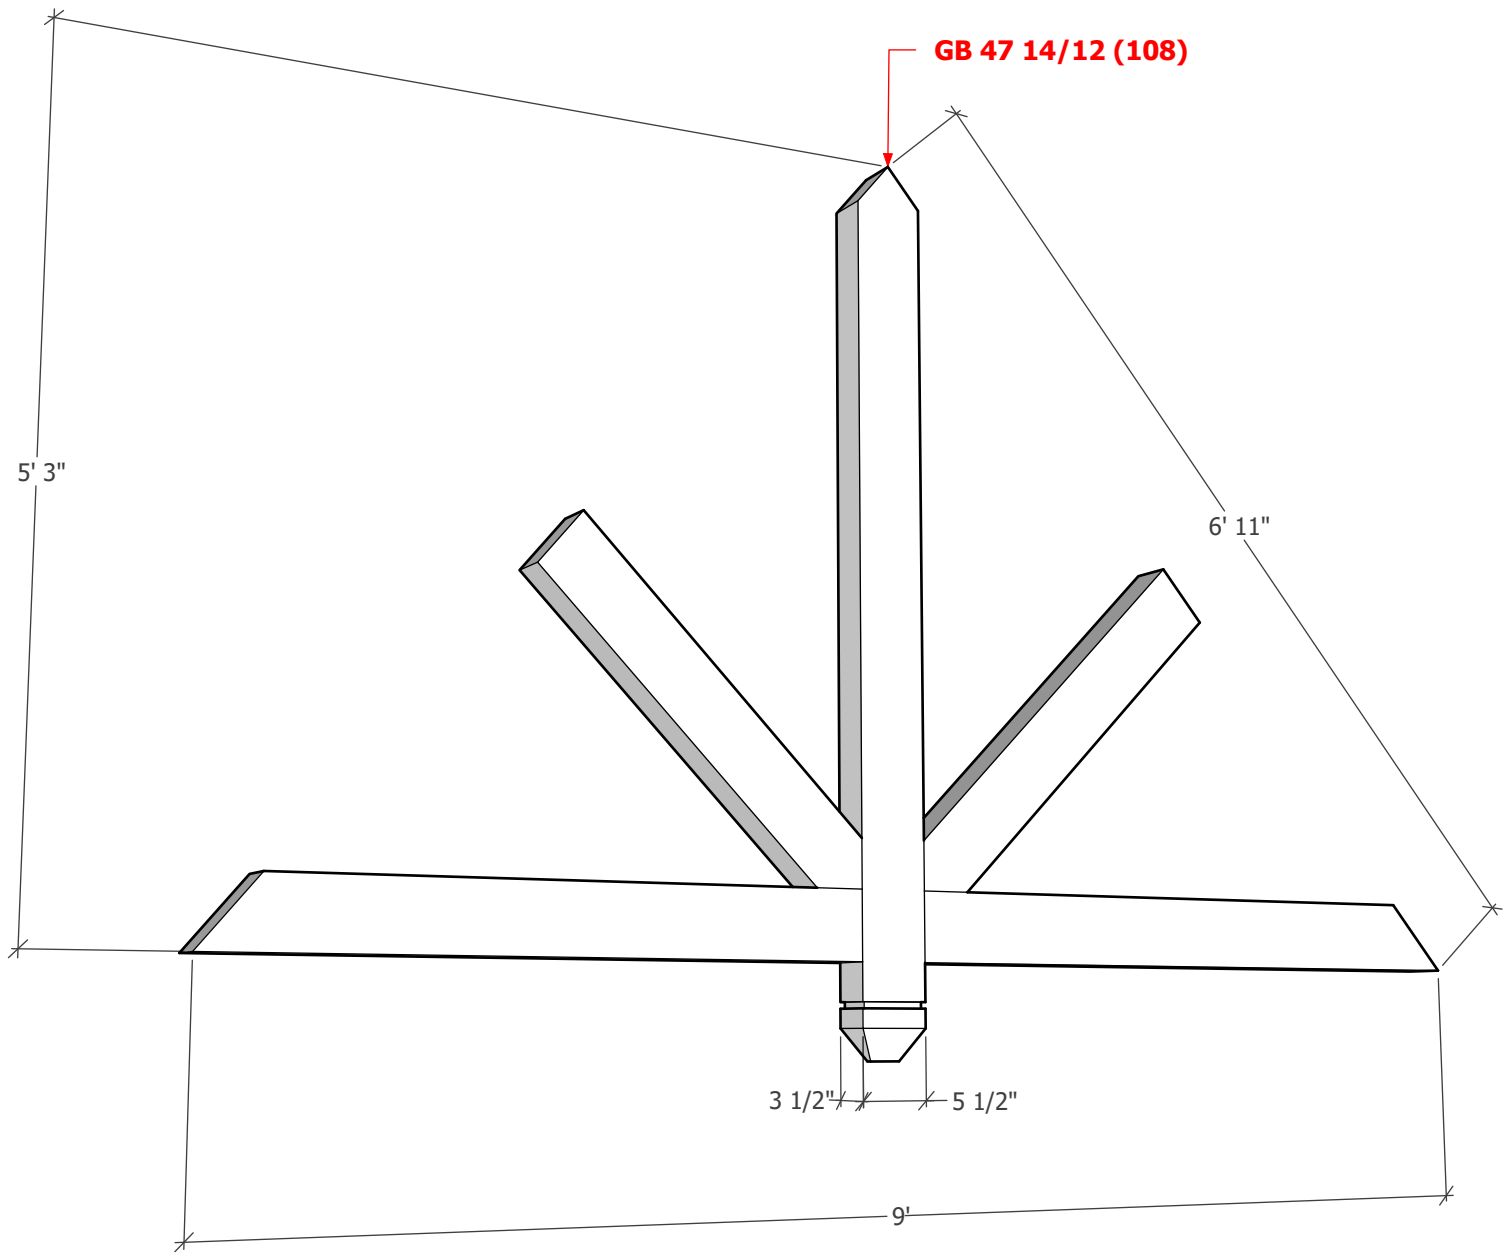

Thickness optional (3 1/2" shown)

To see product options or learn more about this product, go to timberbuild.com and search for: **Gable Bracket 47T96**

Copyright Statement: All drawings, pictures, and specifications are the property of Timber Build and shall not be reproduced, copied, or used as the basis for manufacture, comparable pricing (bid), or sale of a product without the written permission of Timber Build.