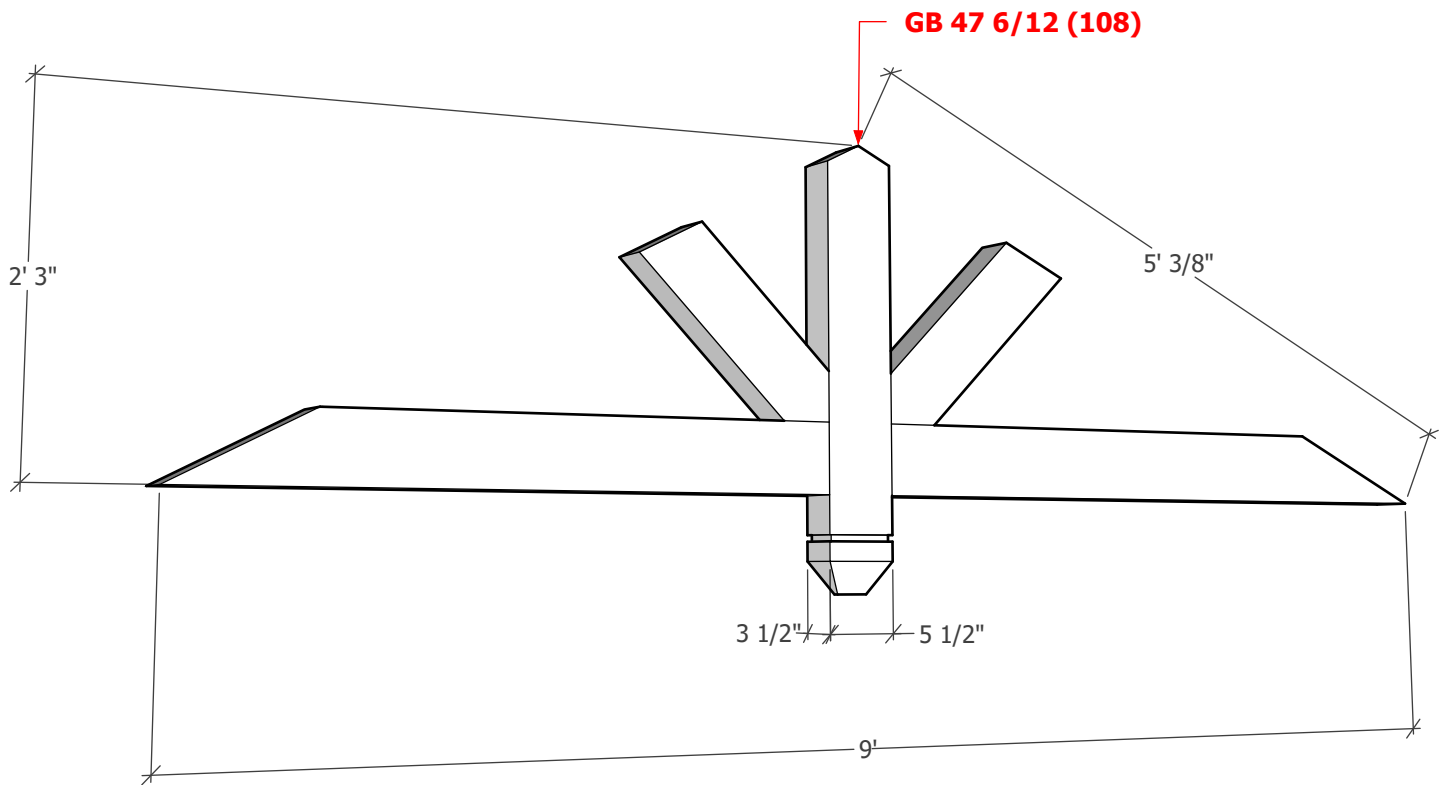

Thickness optional (3 1/2" shown)

To see product options or learn more about this product, go to [timberbuild.com](http://timberbuild.com) and search for: **Gable Bracket 47T96**

Copyright Statement: All drawings, pictures, and specifications are the property of Timber Build and shall not be reproduced, copied, or used as the basis for manufacture, comparable pricing (bid), or sale of a product without the written permission of Timber Build.