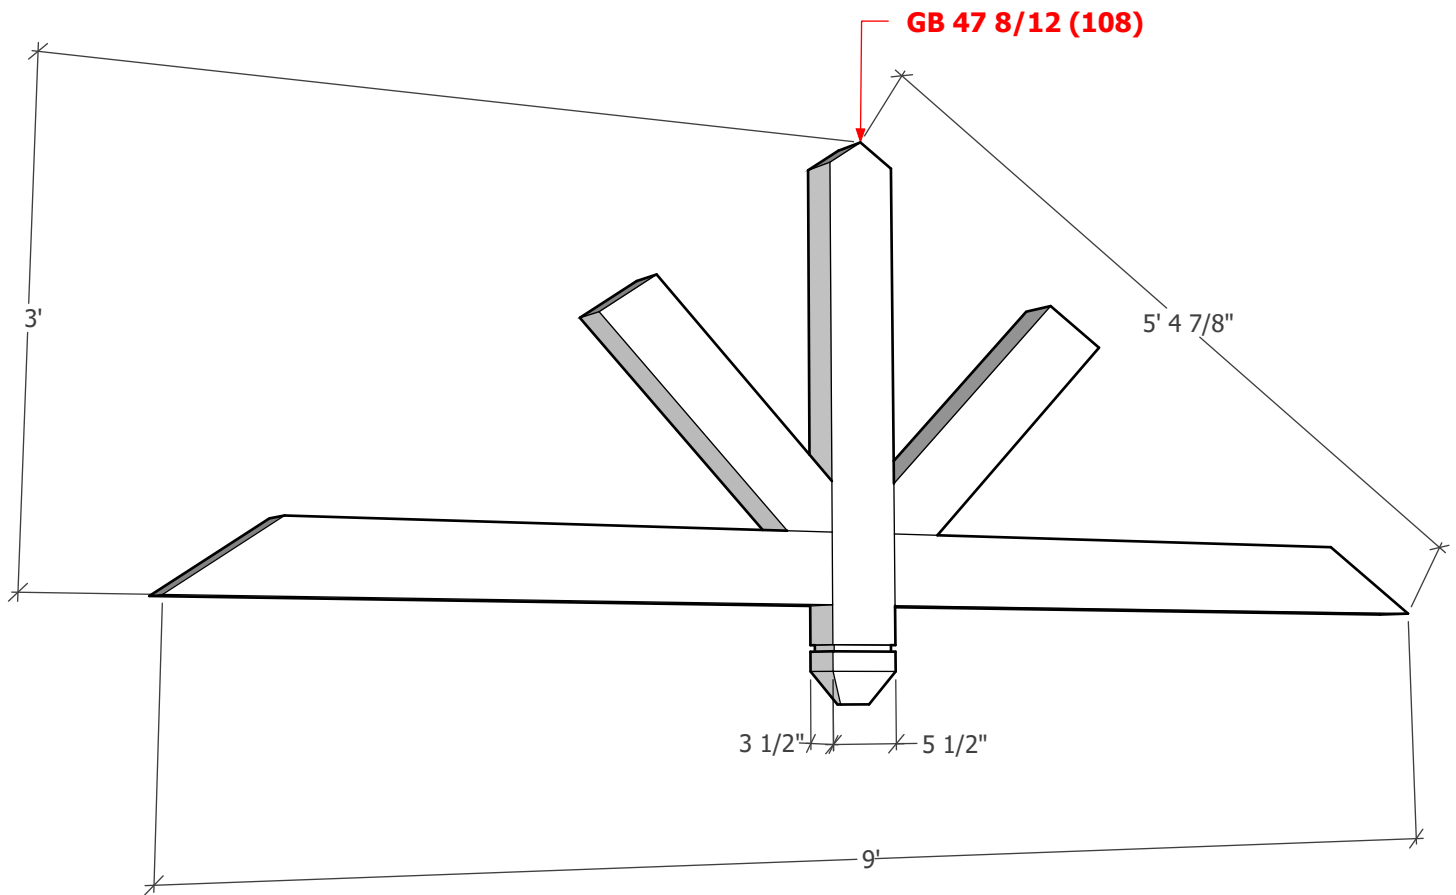

Thickness optional (3 1/2" shown)

To see product options or learn more about this product, go to [timberbuild.com](http://timberbuild.com) and search for: **Gable Bracket 47T96**

Copyright Statement: All drawings, pictures, and specifications are the property of Timber Build and shall not be reproduced, copied, or used as the basis for manufacture, comparable pricing (bid), or sale of a product without the written permission of Timber Build.