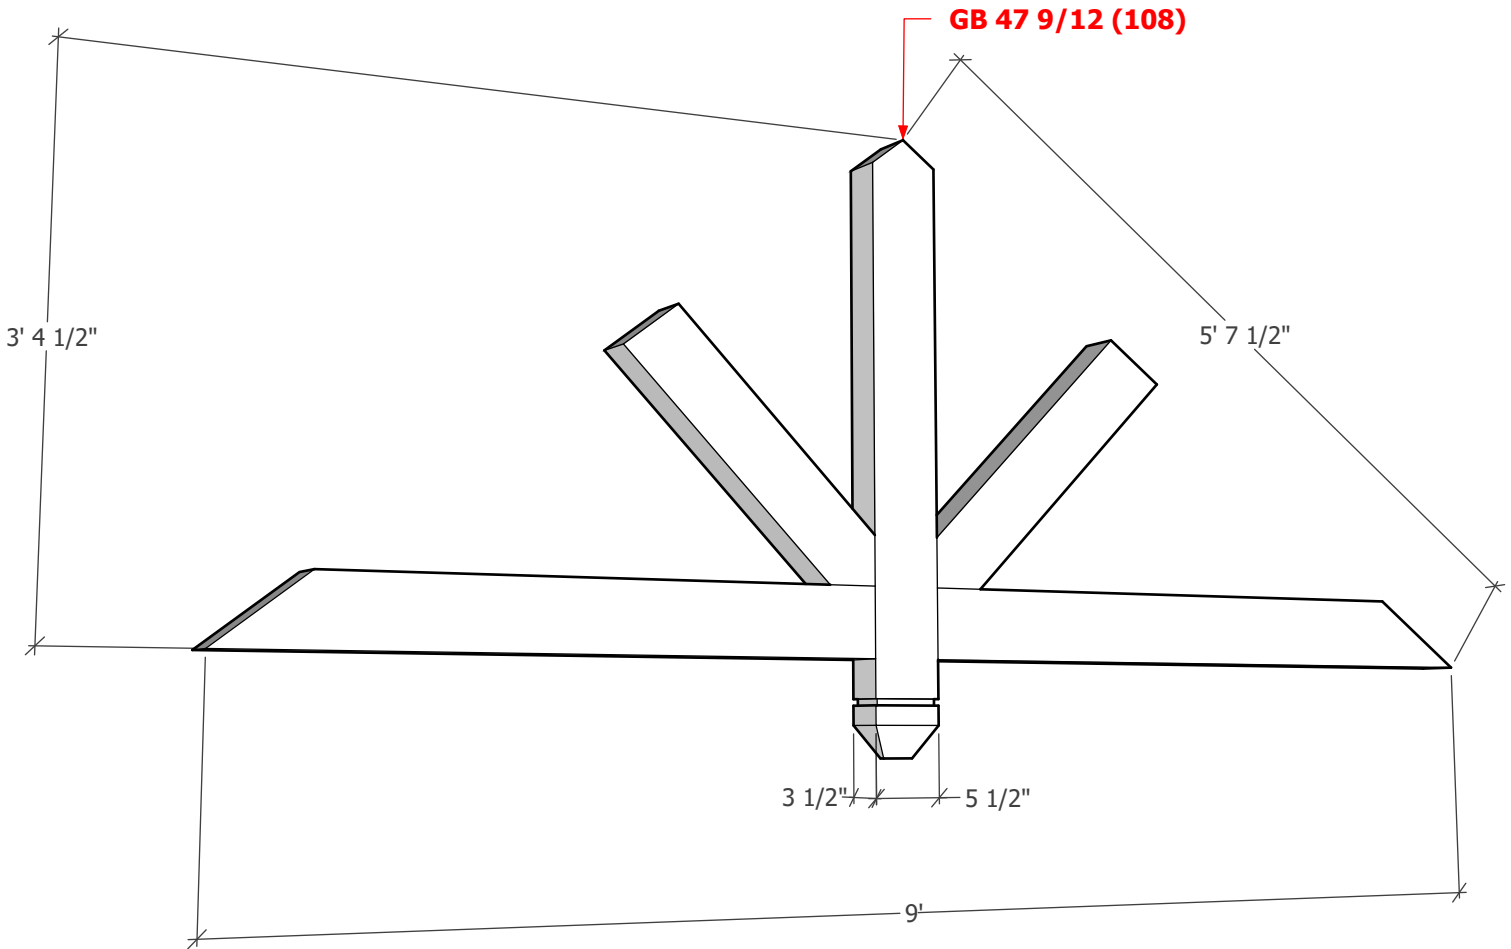

Thickness optional (3 1/2" shown)

To see product options or learn more about this product, go to timberbuild.com and search for: **Gable Bracket 47T96**

Copyright Statement: All drawings, pictures, and specifications are the property of Timber Build and shall not be reproduced, copied, or used as the basis for manufacture, comparable pricing (bid), or sale of a product without the written permission of Timber Build.