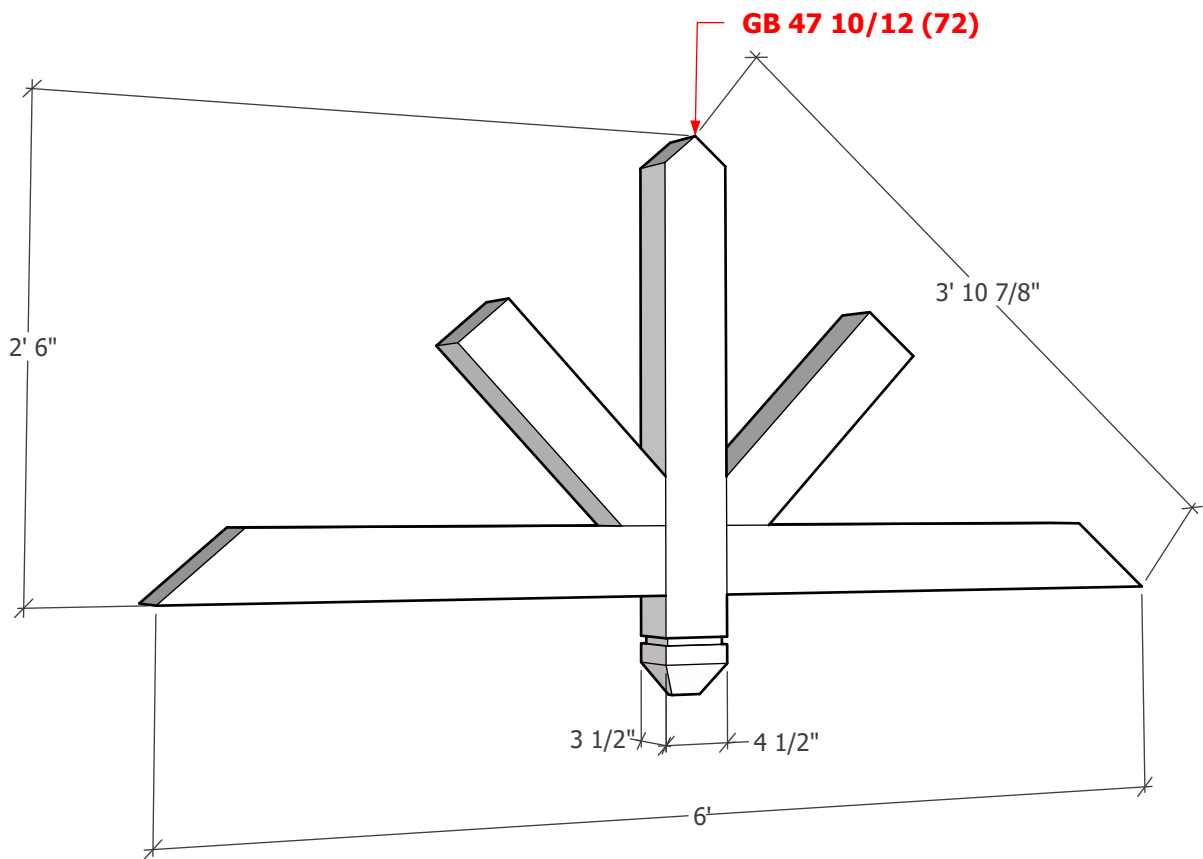

Gable Bracket 47T72 - 10/12 - Width 72"

Thickness optional (3 1/2" shown)

To see product options or learn more about this product, go to timberbuild.com and search for: **Gable Bracket 47T96**

Copyright Statement: All drawings, pictures, and specifications are the property of Timber Build and shall not be reproduced, copied, or used as the basis for manufacture, comparable pricing (bid), or sale of a product without the written permission of Timber Build.