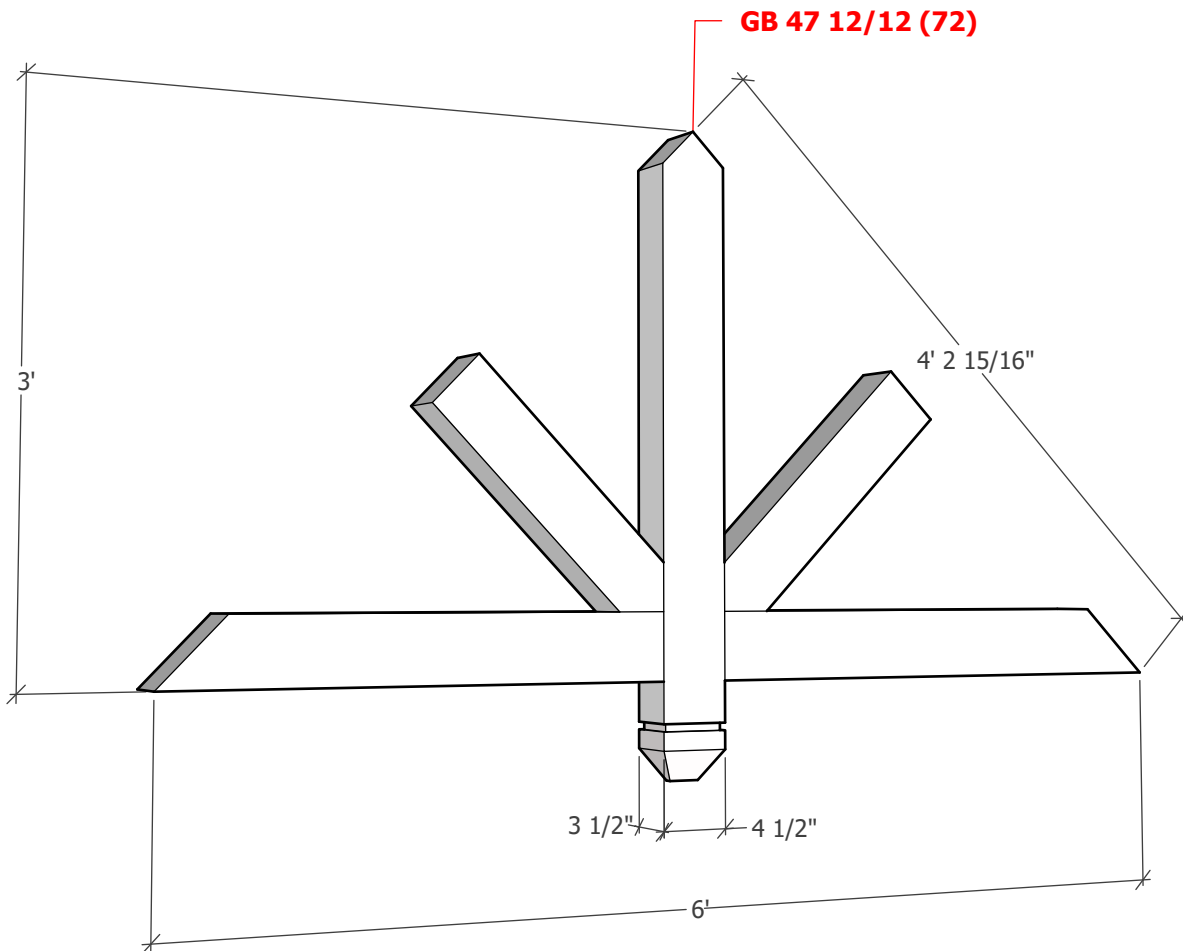

Thickness optional (3 1/2" shown)

To see product options or learn more about this product, go to timberbuild.com and search for: **Gable Bracket 47T96**

Copyright Statement: All drawings, pictures, and specifications are the property of Timber Build and shall not be reproduced, copied, or used as the basis for manufacture, comparable pricing (bid), or sale of a product without the written permission of Timber Build.