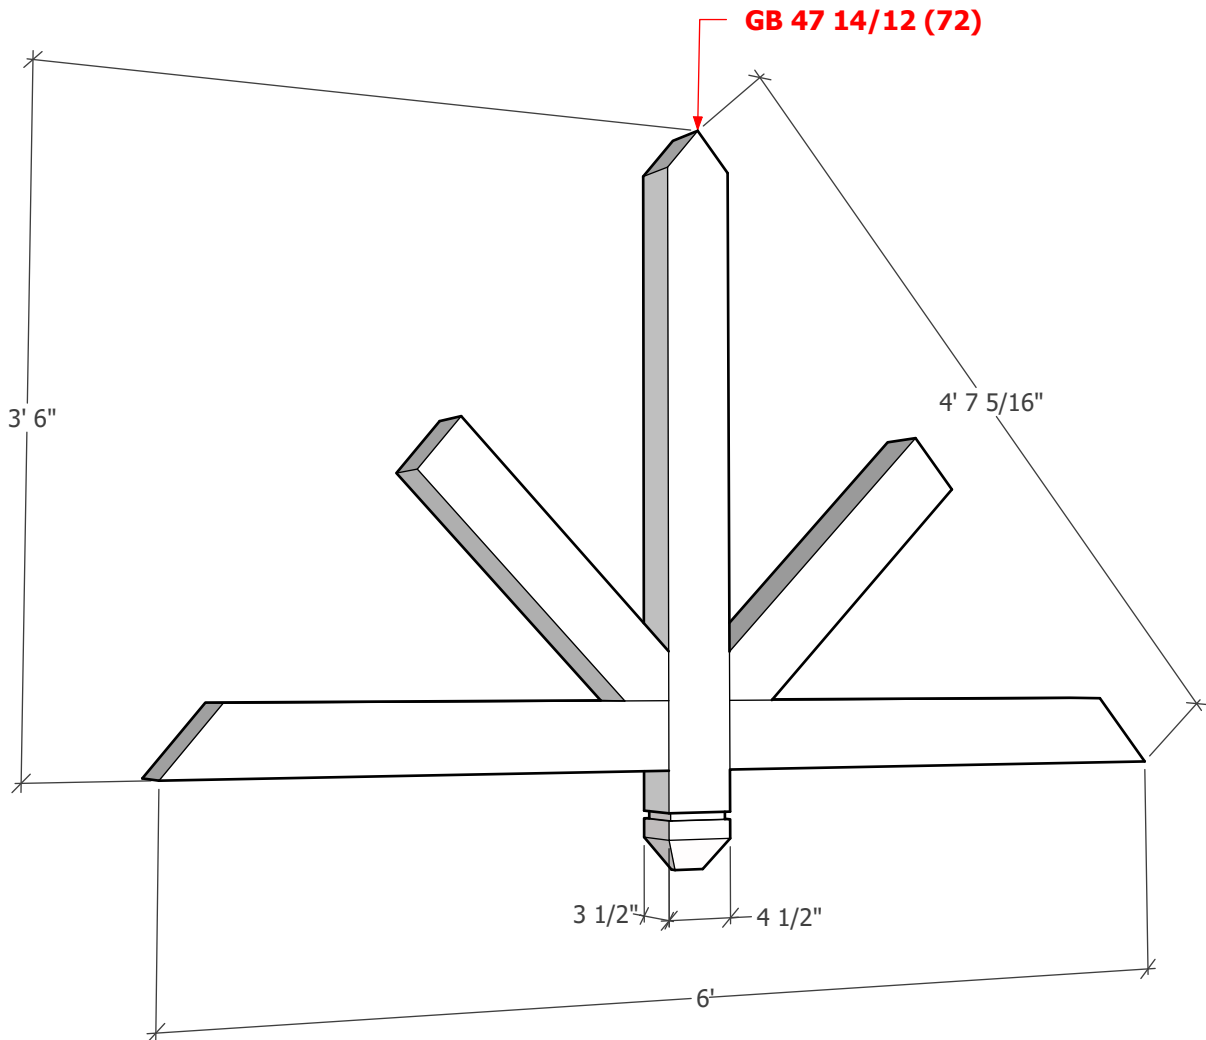

Gable Bracket 47T72 - 14/12 - Width 72"

Thickness optional (3 1/2" shown)

To see product options or learn more about this product, go to timberbuild.com and search for: **Gable Bracket 47T96**

Copyright Statement: All drawings, pictures, and specifications are the property of Timber Build and shall not be reproduced, copied, or used as the basis for manufacture, comparable pricing (bid), or sale of a product without the written permission of Timber Build.