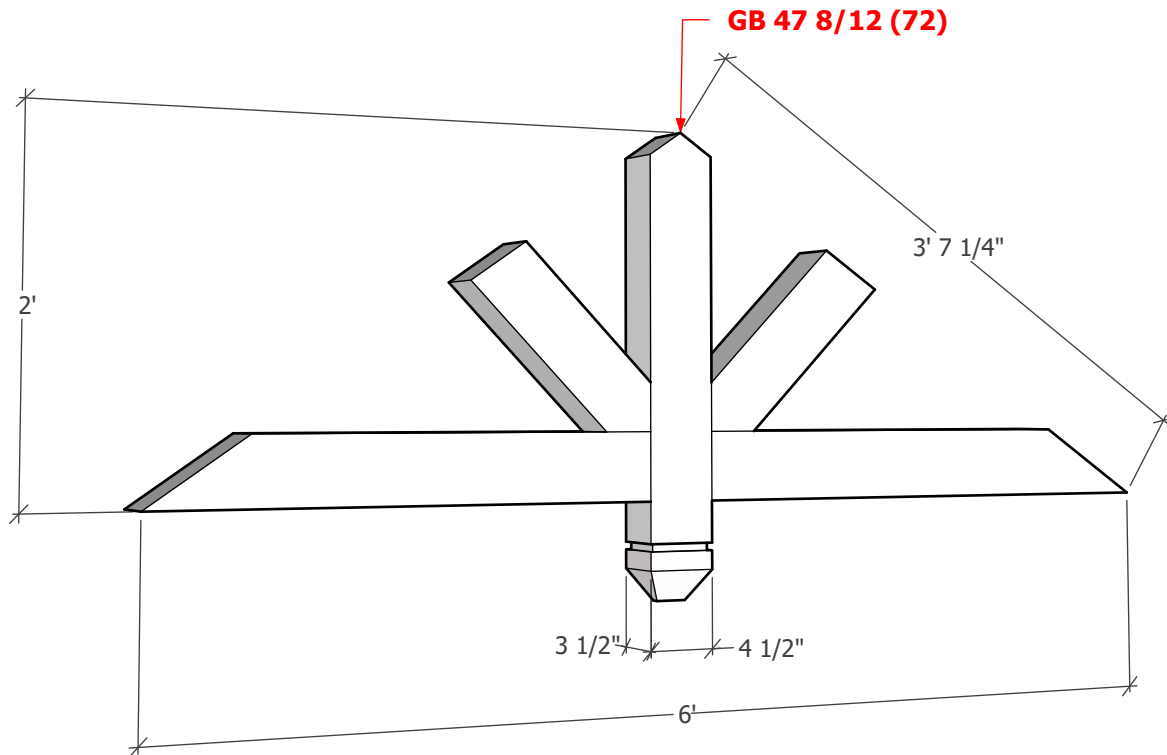

Gable Bracket 47T72 - 8/12 - Width 72"

Thickness optional (3 1/2" shown)

To see product options or learn more about this product, go to timberbuild.com and search for: **Gable Bracket 47T96**

Copyright Statement: All drawings, pictures, and specifications are the property of Timber Build and shall not be reproduced, copied, or used as the basis for manufacture, comparable pricing (bid), or sale of a product without the written permission of Timber Build.